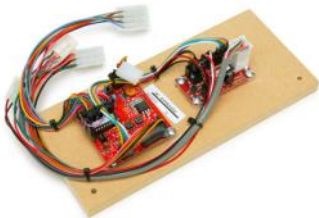

730200340 ICT PCB Set

Swap the complete board set, it's less expensive than you would expect