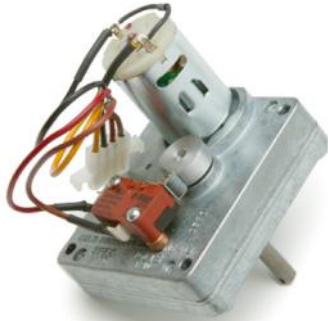

880200200—ICT DBA

Is business good?
880200160—800-bill Stacker for ICT DBA

880200515—12v Battery

880200555—Charger for 12v Battery

880200560—Wire harness for Battery Charger

Electronic Pool Table Parts

Valley Great 8®, Dynamo Pro Plus®, Brunswick Metro Coin

880200605—LCD Display
 860200902—LCD Display Lens
 NOW AVAILABLE
 730200335—LCD Display Wire Harness

Please call if you need to replace the End Rail
 w/LCD Opening in a Brunswick Metro Coin

Electronic Pool Table Parts

Valley Great 8®, Dynamo Pro Plus®, Brunswick Metro Coin

Ball Drop Motor—
All tables, looks like the one on the left—**880200131**
Valley Great 8, looks like the one on the right—**kit 030205025**
Dynamo Pro Plus, looks like the one on the right—**kit 030205030**
Looks like neither—please call

880303205
Coin Door for ICT DBA
Current model w/raised bezels

Motor Arm Cable Assy.
Valley— **990205030**
Dynamo— **990205040**

880300260
Start Button for
ICT DBA coin door

880300270
Time Rack Button for
ICT DBA coin door