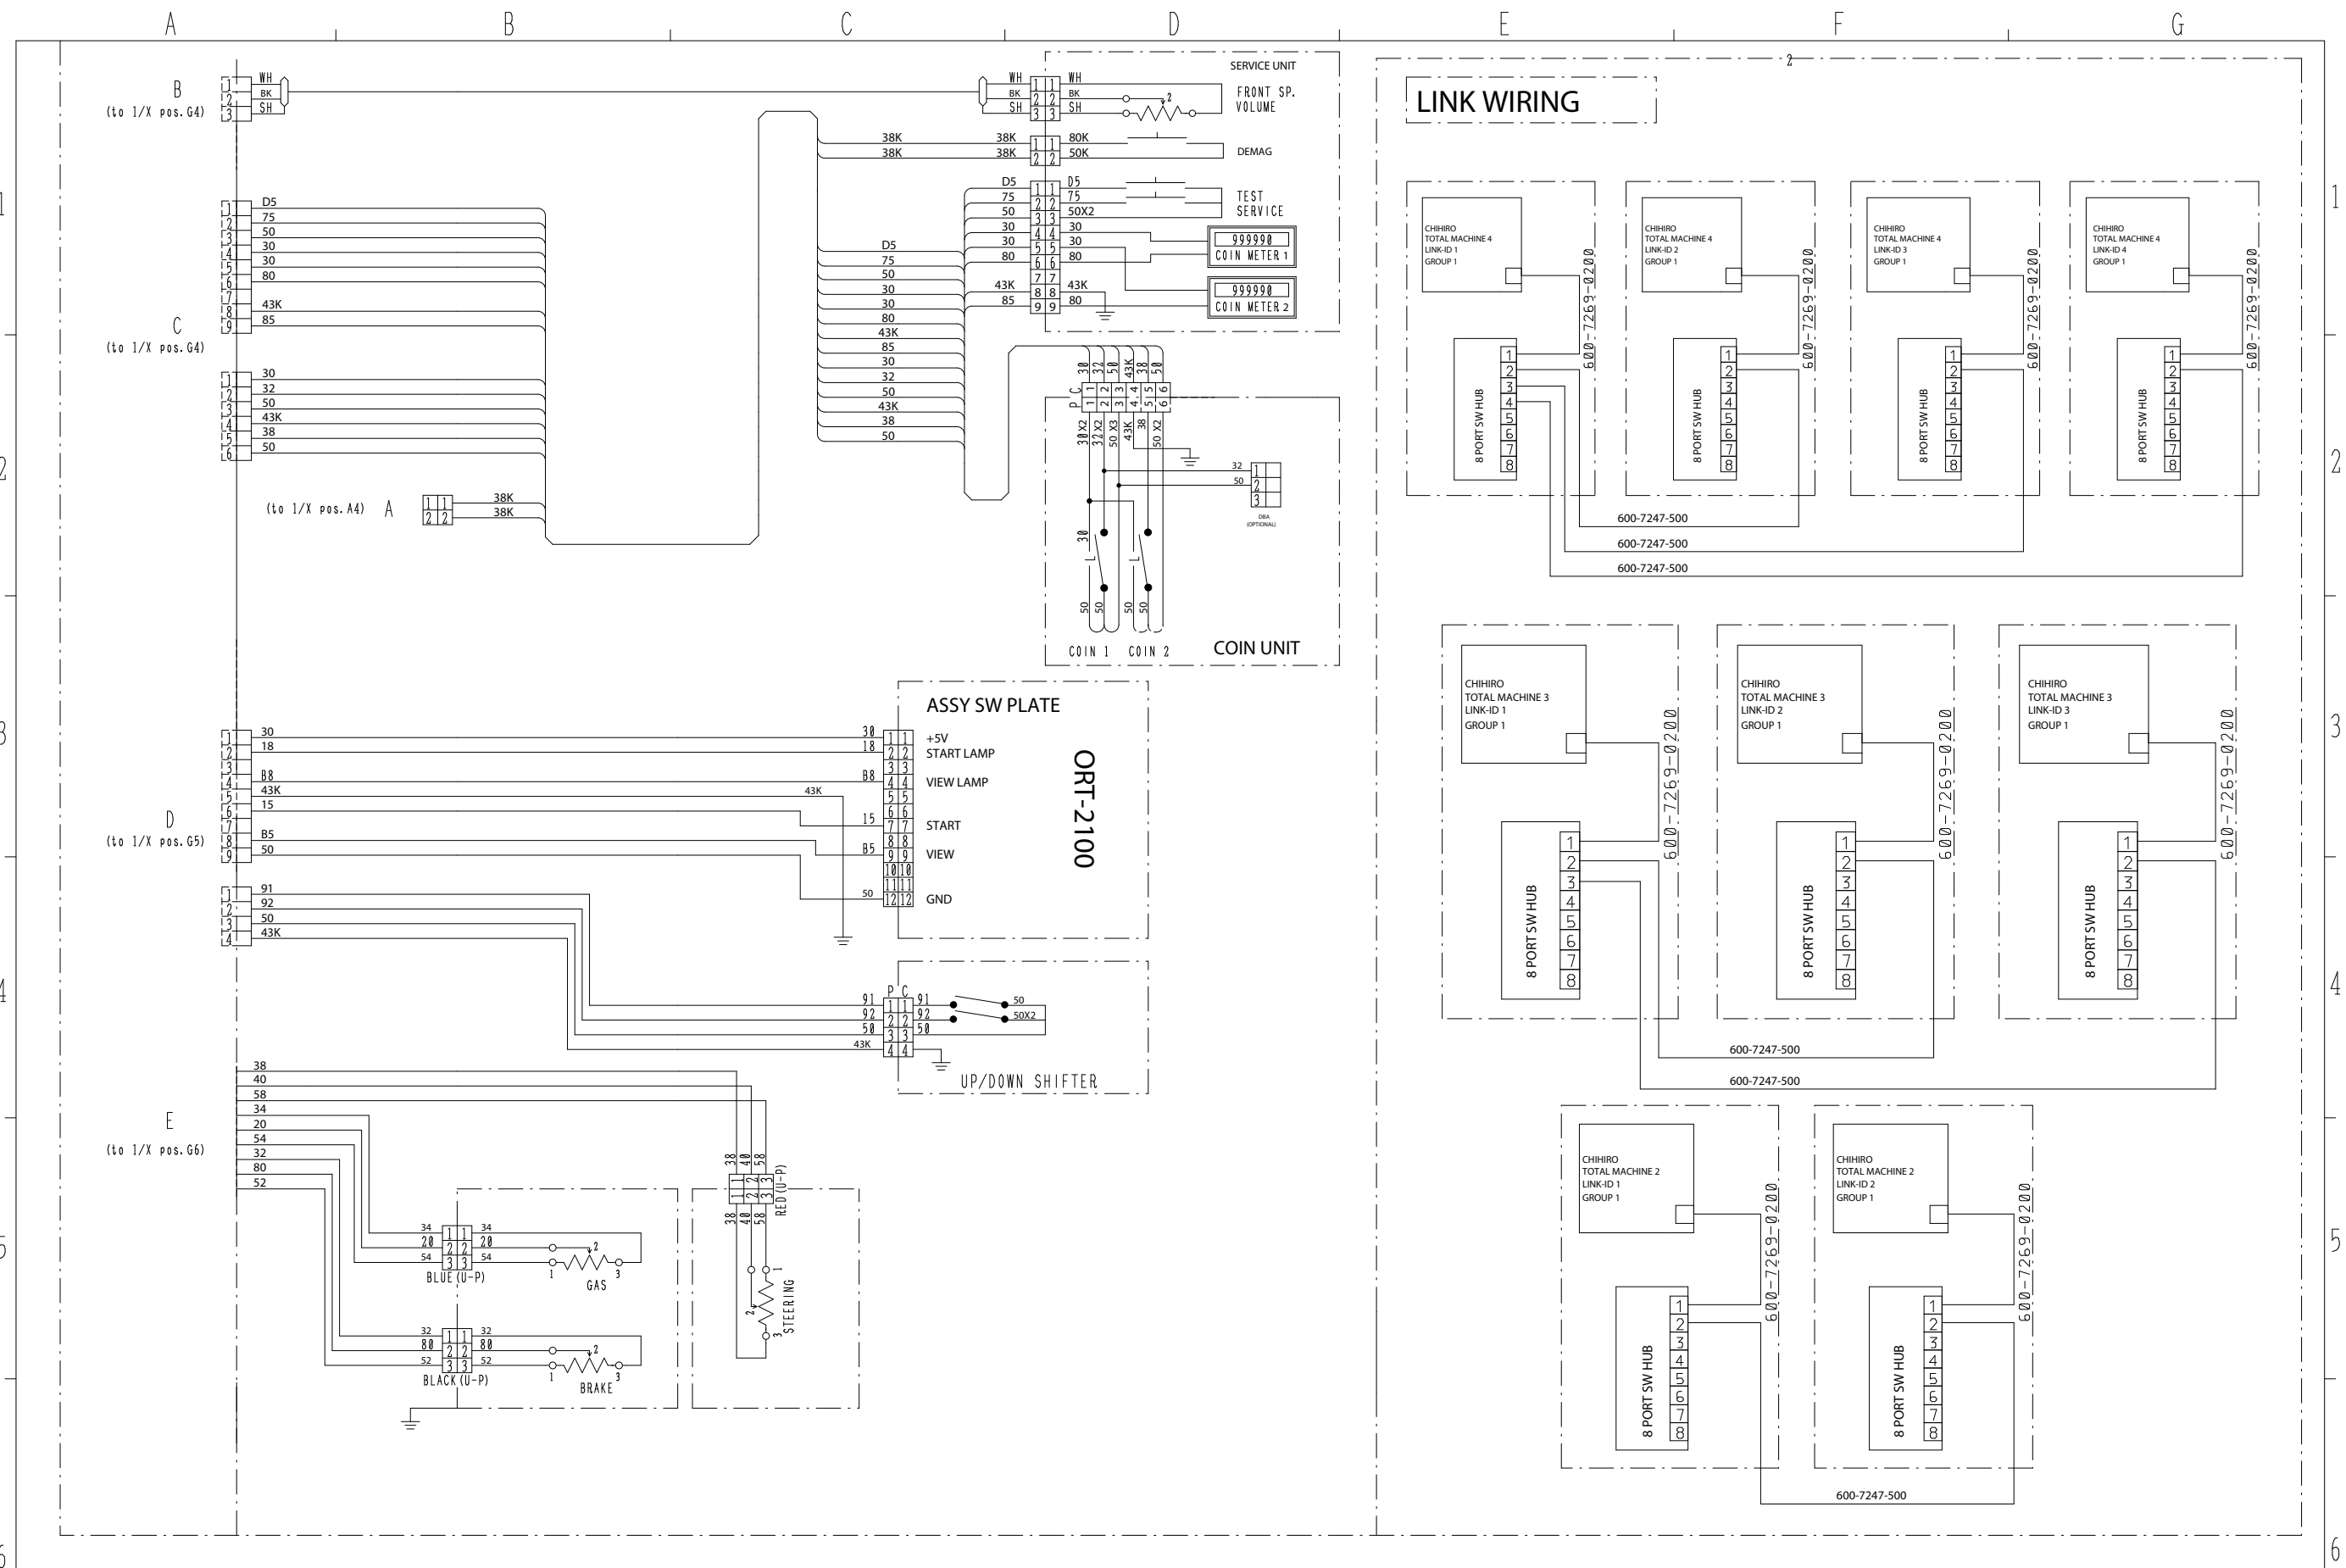

ALTERATION

8	BLACK
7	ORANGE
5	WHITE
4	GREEN
3	YELLOW
2	BLUE
1	RED

WIRE COLOR

E	LIGHT GREEN
D	PURPLE
C	BROWN
B	SKY BLUE
A	PINK
9	GRAY

43	EARTH WIRE
U	ANG16 U11815
K	ANG18 U11815
L	ANG28 U11887
ANG22	U11887

SEGA SEGA CORPORATION
OUT RUN 2 TWIN

THIS DRAWING WILL IN NO WAY BE COPIED.
 TO BE TURNED ON DEMAND.

DESCRIPTION

DIAGRAM NO. (1/1)

8	BLACK	F	LIGHT GREEN	43	EARTH WIRE
7	ORANGE	D	PURPLE	U	ANG16 UL1015
5	WHITE	C	BROWN	X	ANG18 UL1015
4	GREEN	B	SKY BLUE	L	ANG20 UL1007
3	YELLOW	A	PINK		ANG22 UL1007
2	BLUE		GRAY		
1	RED				

ALTERATION		WIRE COLOR		DESCRIPTION		DIAGRAM NO.	
8	BLACK	F	LIGHT GREEN	43	EARTH WIRE		
7	ORANGE	D	PURPLE	U	ANG16 ULL815		
5	WHITE	C	BROWN	K	ANG18 ULL815		
4	GREEN	B	SKY BLUE	L	ANG28 ULL887		
3	YELLOW	A	PINK		ANG22 ULL887		
2	BLUE		GRAY				
1	RED						