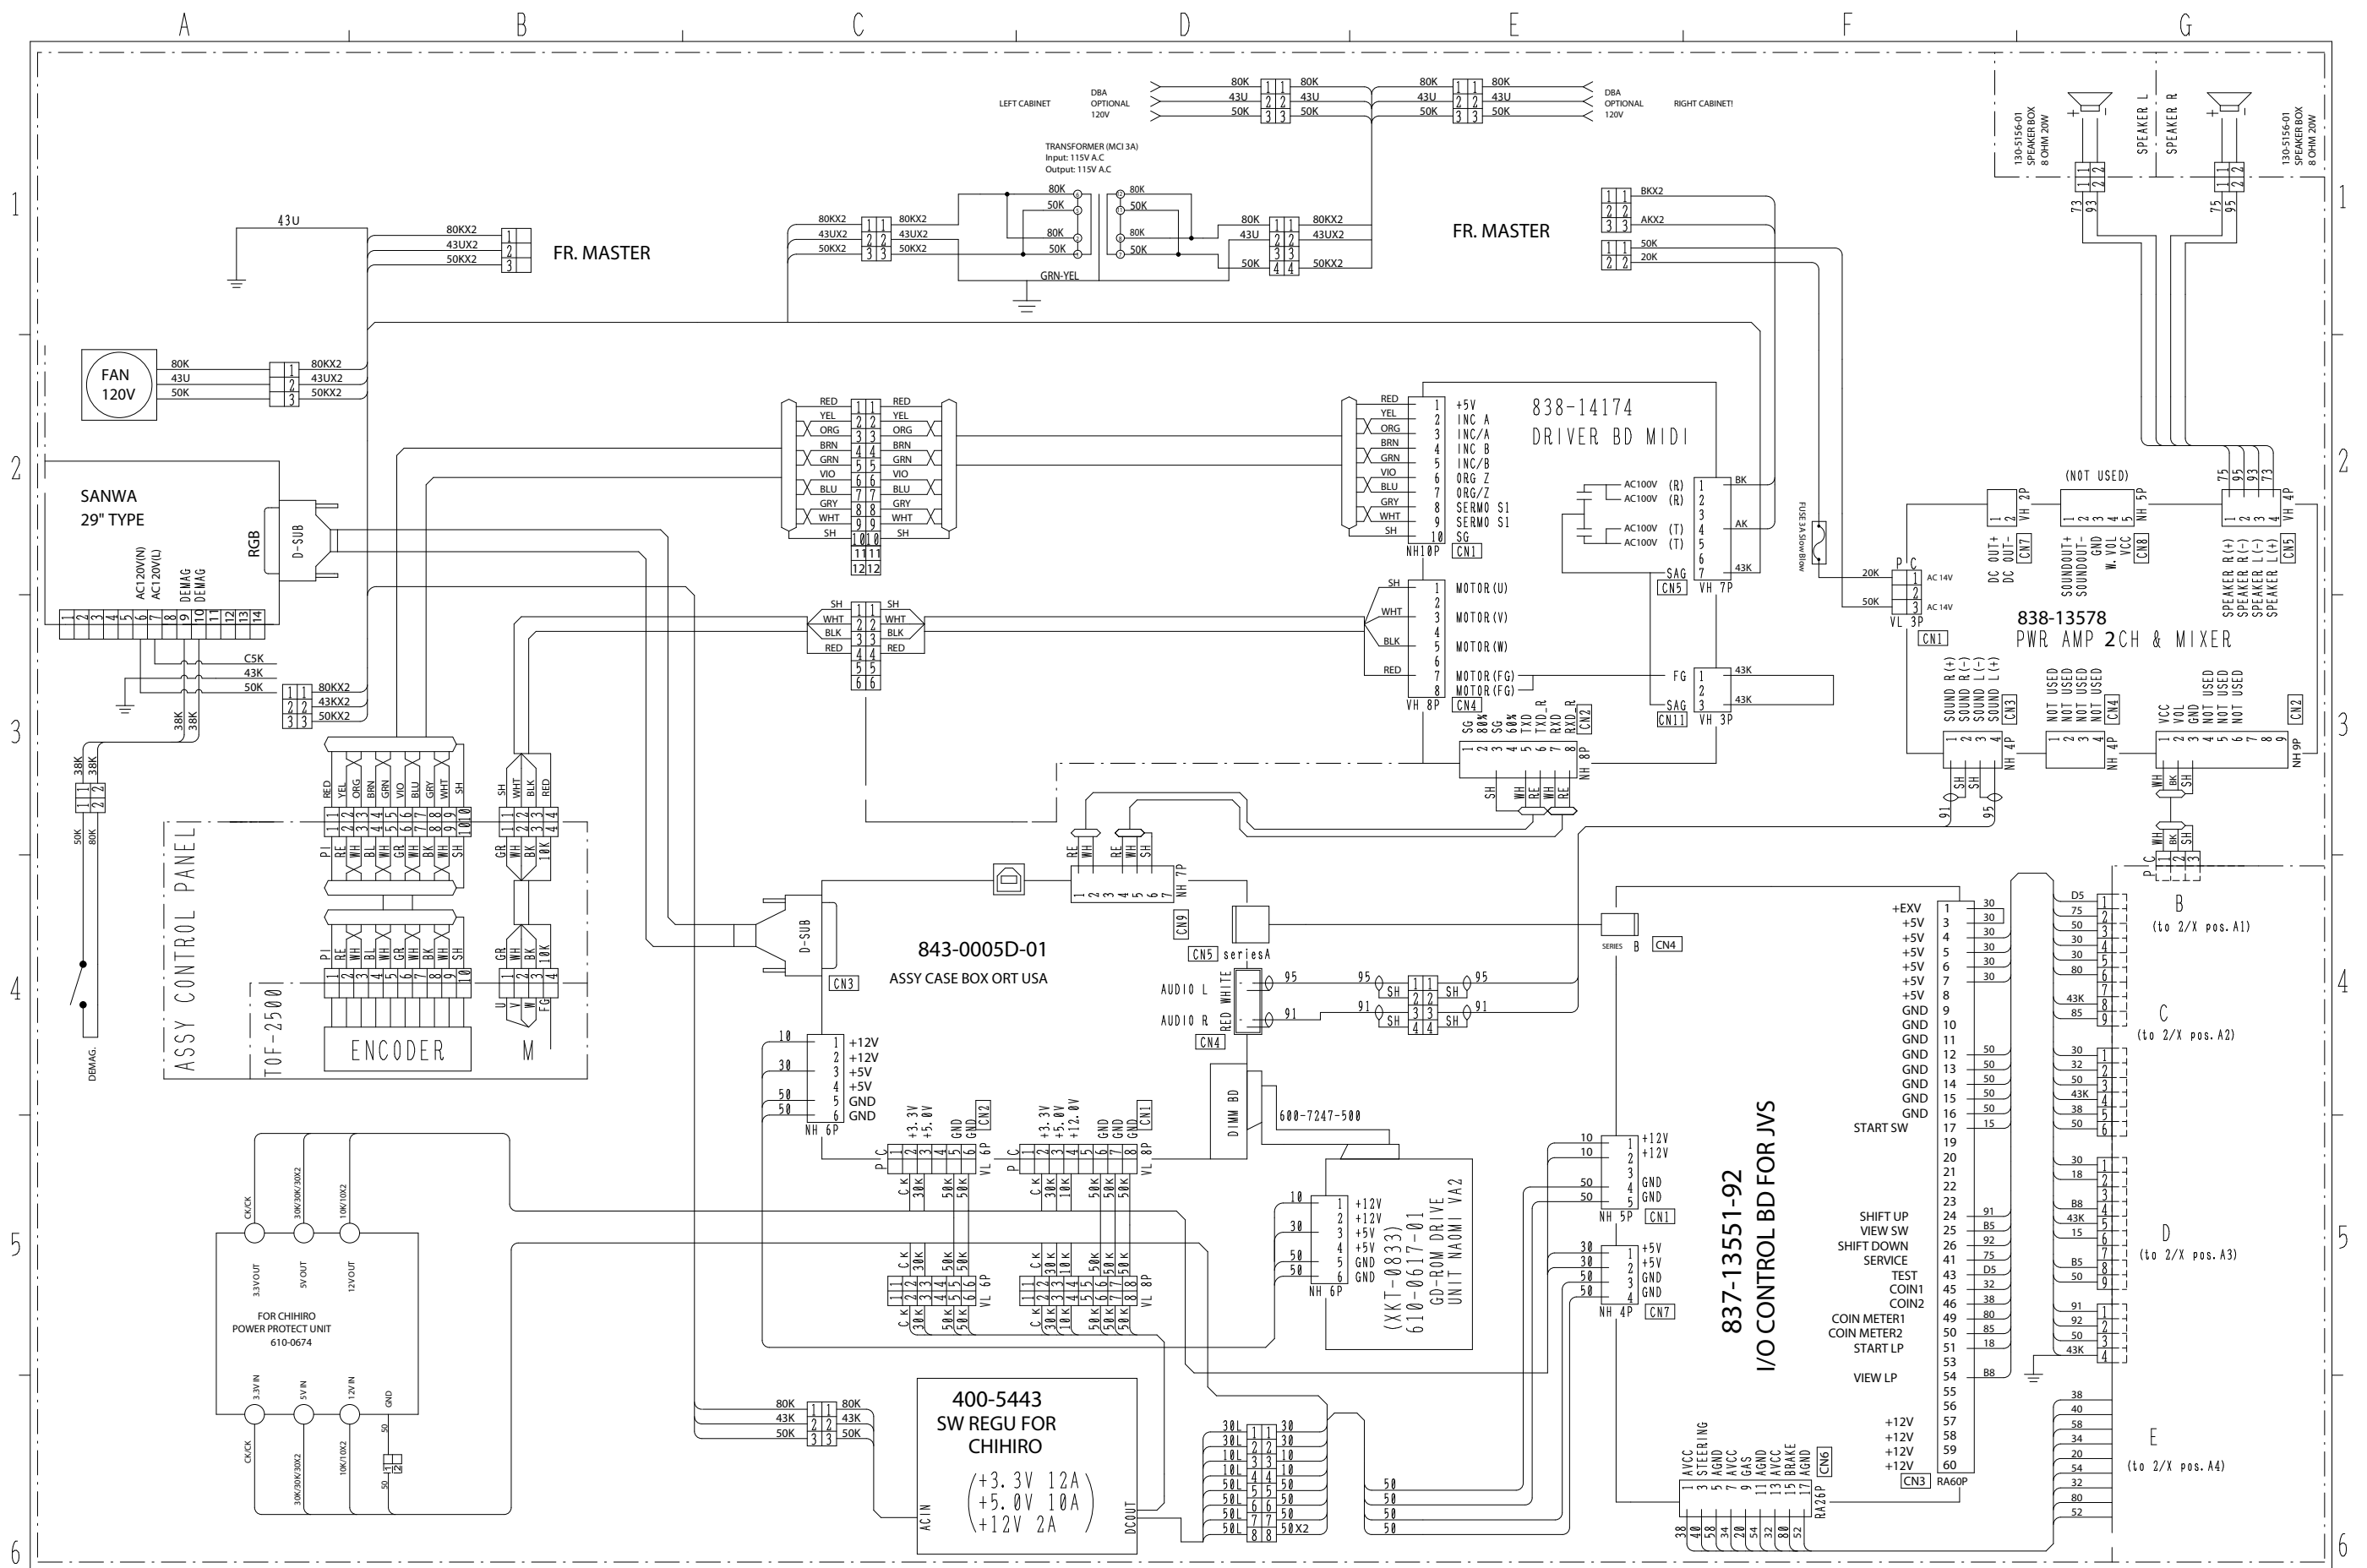

ALTERATION

8	BLACK
7	ORANGE
5	WHITE
4	GREEN
3	YELLOW
2	BLUE
1	RED

WIRE COLOR

E	LIGHT GREEN
D	PURPLE
C	BROWN
B	SKY BLUE
A	PINK
9	GRAY

43	EARTH WIRE
U	ANG16 U11815
K	ANG18 U11815
L	ANG28 U11887
ANG22	U11887

SEGA SEGA CORPORATION
OUT RUN 2 TWIN

THIS DRAWING WILL IN NO WAY BE COPIED.
 TO BE TURNED ON DEMAND.

DESCRIPTION

DIAGRAM NO. (1/1)

8	BLACK	F	LIGHT GREEN	43	EARTH WIRE
7	ORANGE	D	PURPLE	U	ANG16 UL1015
5	WHITE	C	BROWN	X	ANG18 UL1015
4	GREEN	B	SKY BLUE	L	ANG20 UL1007
3	YELLOW	A	PINK		ANG22 UL1007
2	BLUE		GRAY		
1	RED				

ALTERATION		WIRE COLOR		DESCRIPTION		DIAGRAM NO.	
8	BLACK	F	LIGHT GREEN	43	EARTH WIRE		
7	ORANGE	D	PURPLE	U	ANG16 ULL815		
5	WHITE	C	BROWN	K	ANG18 ULL815		
4	GREEN	B	SKY BLUE	L	ANG28 ULL887		
3	YELLOW	A	PINK		ANG22 ULL887		
2	BLUE		GRAY				
1	RED						