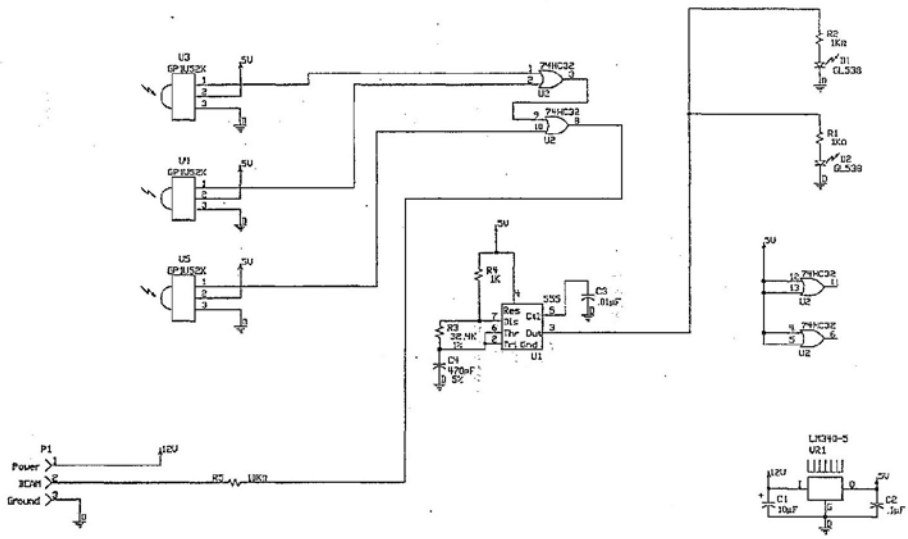

revision	description	date	approved

24

REV 2	ICE, Inc.
Prepared: ESI 12/92	Crane Game Prize Sensor
Checked:	
Designer: ESI 12/92	
size/code	id / drawing no.
	CG2039
scale	sheet 3 of 3