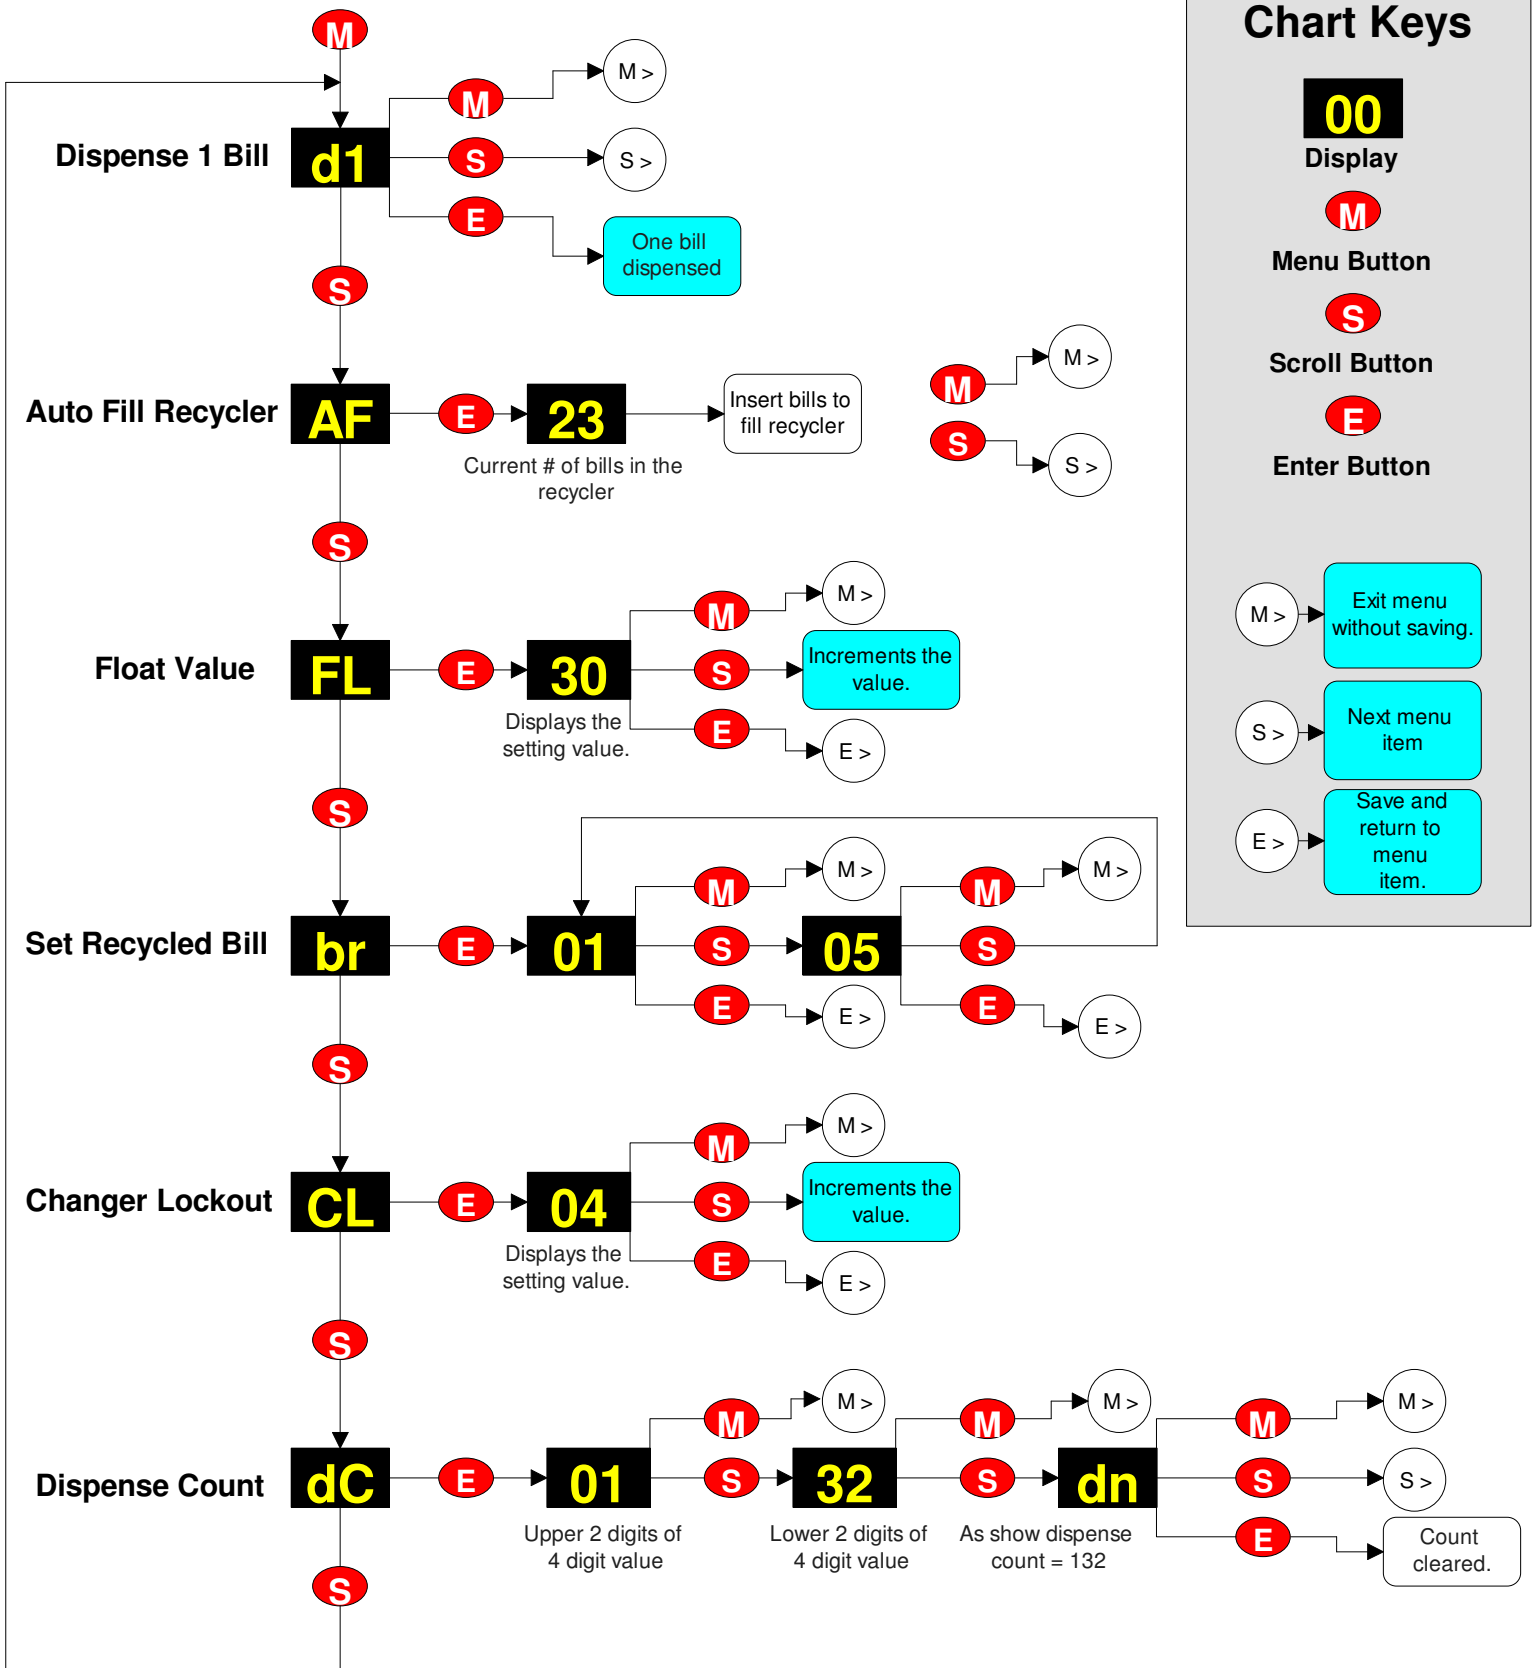

Recycler UI Menu Flow Chart

12/30/2010

Chart Keys

00

Display

M

Menu Button

S

Scroll Button

E

Enter Button

M> → Exit menu without saving.

S> → Next menu item

E> → Save and return to menu item.